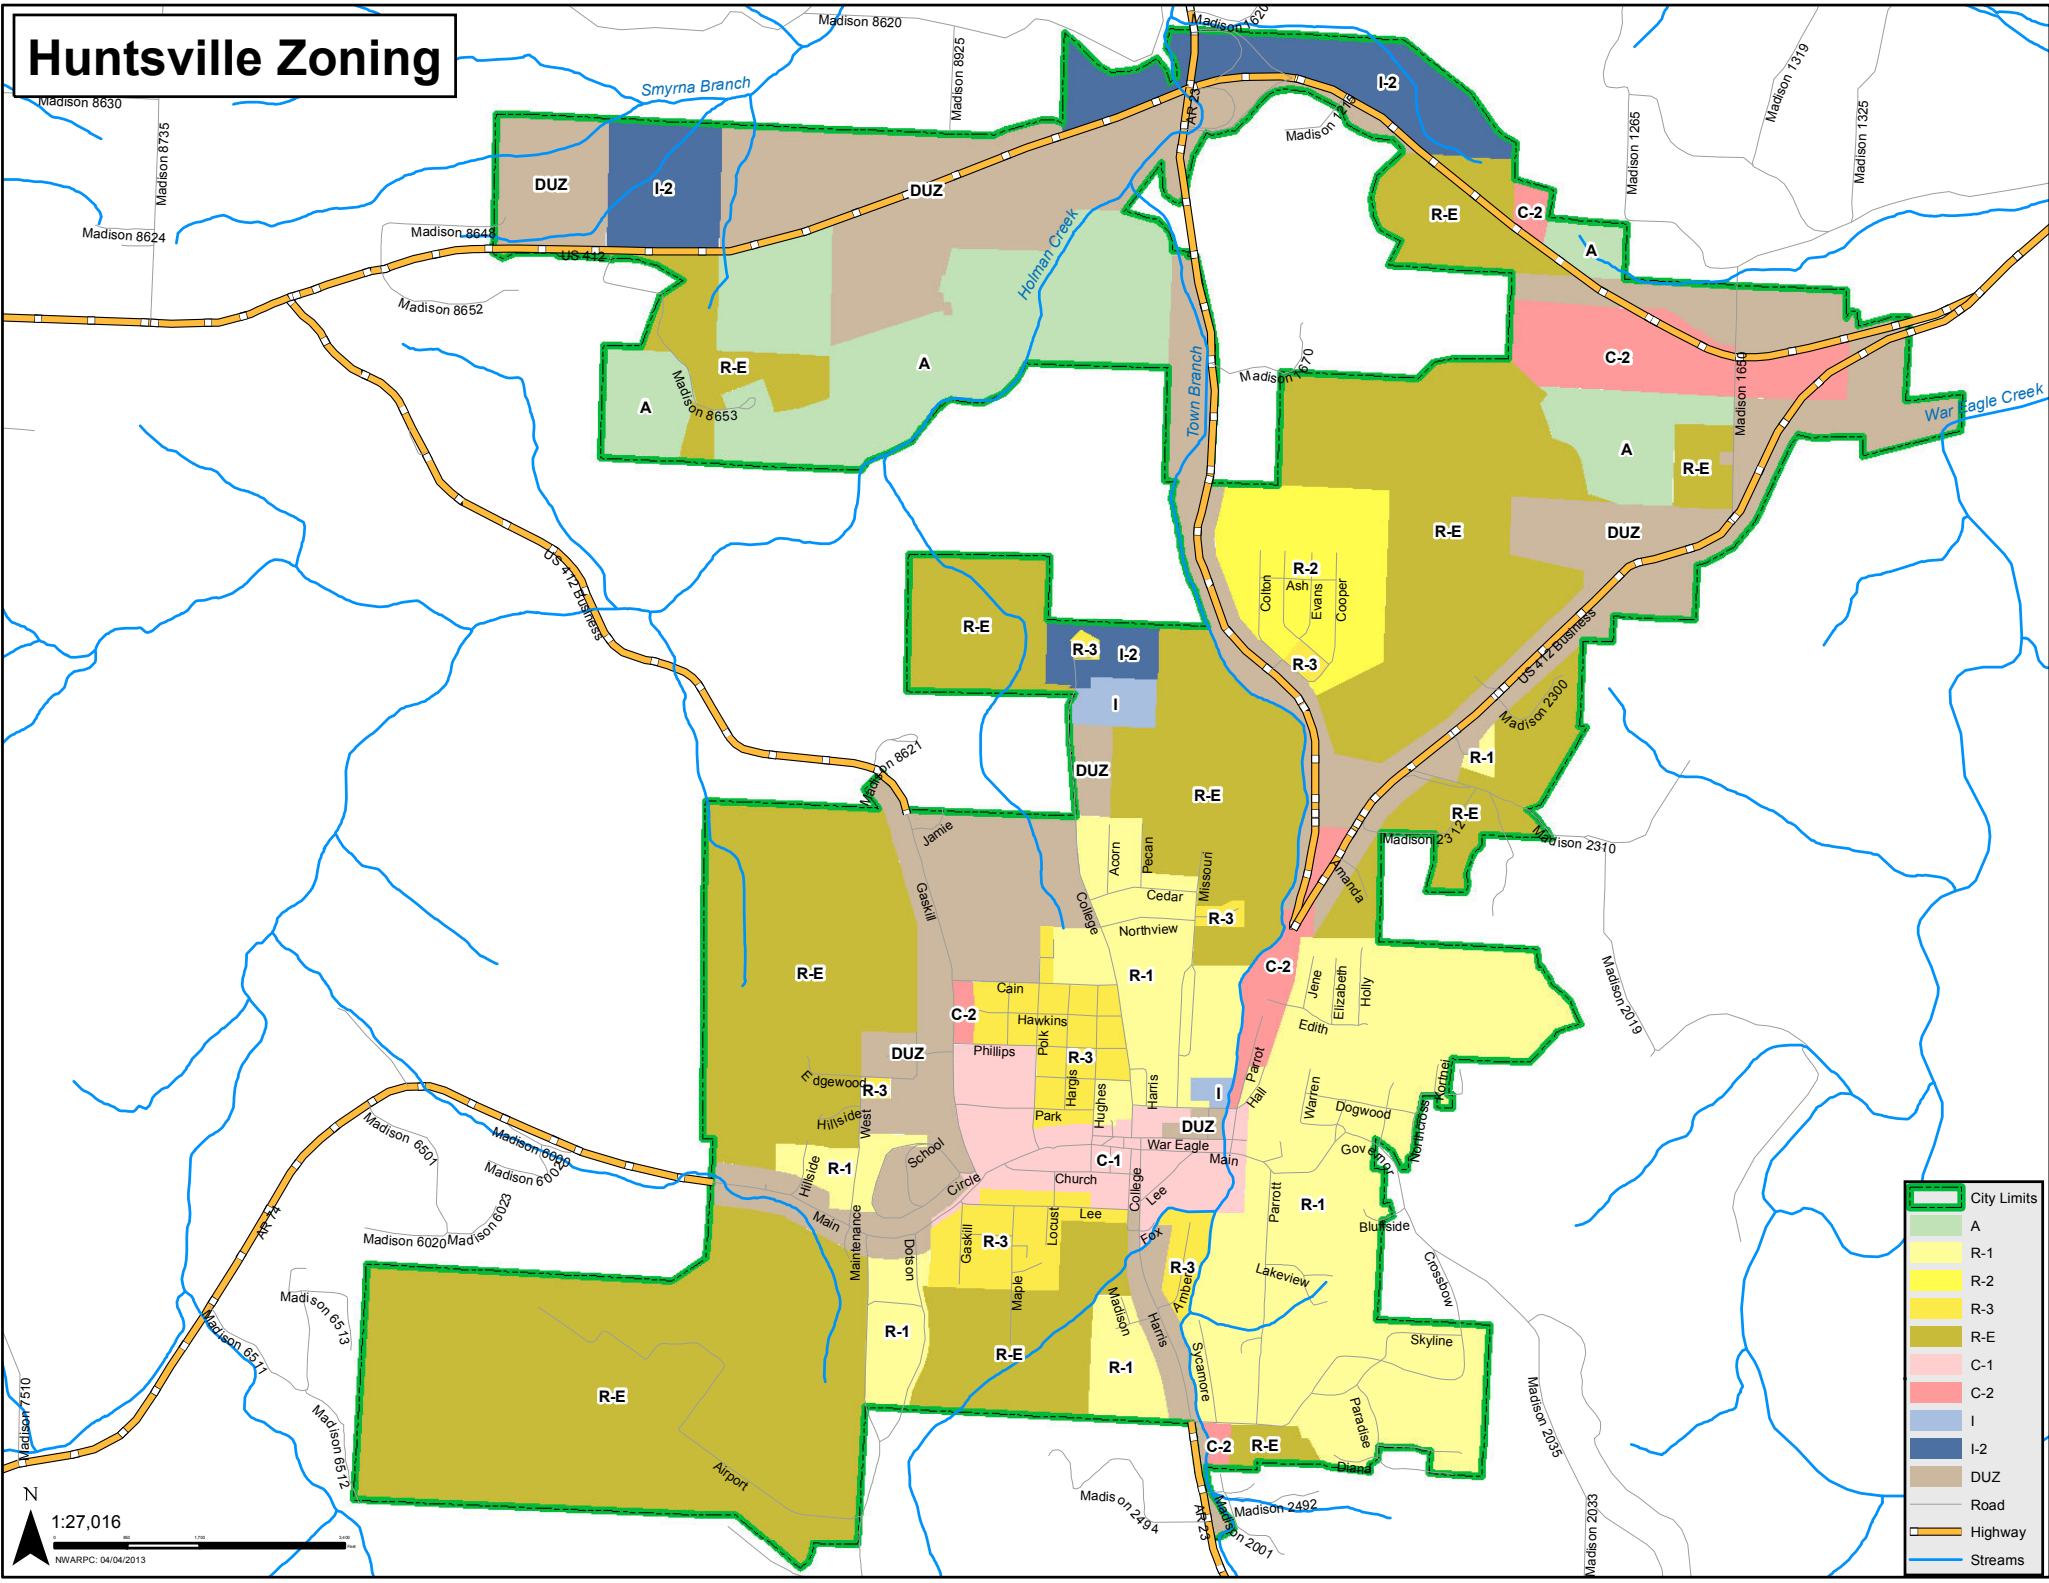

# Huntsville Zoning

	City Limits
	A
	R-1
	R-2
	R-3
	R-E
	C-1
	C-2
	I
	I-2
	DUZ
	Road
	Highway
	Streams

N  
 1:27,016  
 NWARPC: 04/04/2013